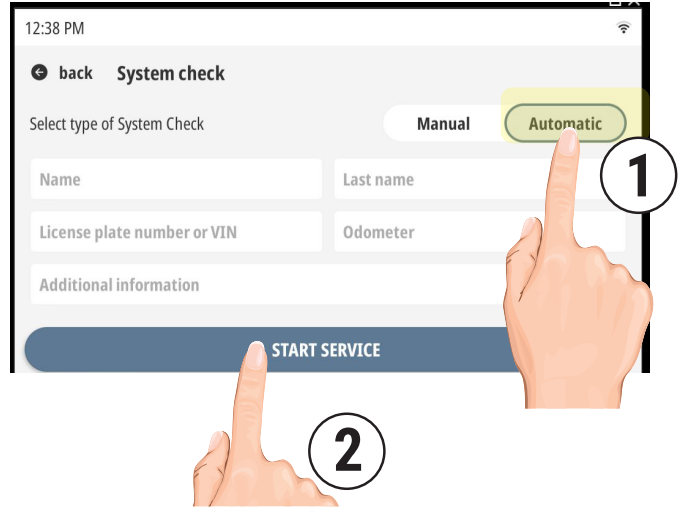

# Quick Guide for A/C system efficiency check kit

1

2

red LED flashes 1 s for 10 s

3

4

5

6

# Quick Guide for A/C system efficiency check kit

7

8

9

10

11

red LED flashes 1 s for 10 s

12