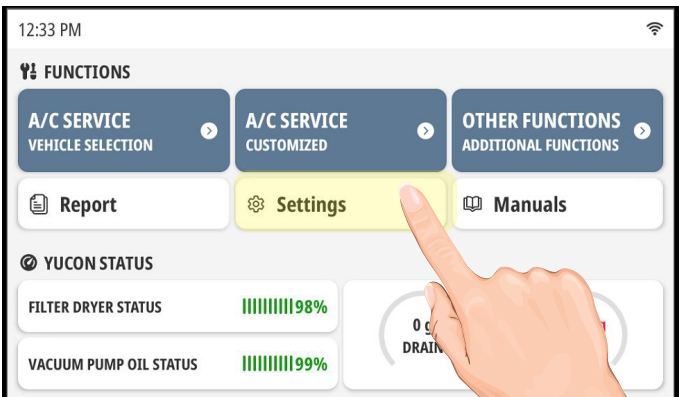

# Quick Guide for A/C system efficiency check kit

1

2

red LED flashes 1 s for 10 s

3

4

5

6

# Quick Guide for A/C system efficiency check kit

7

8

9

10

11

red LED flashes 1 s for 10 s

12