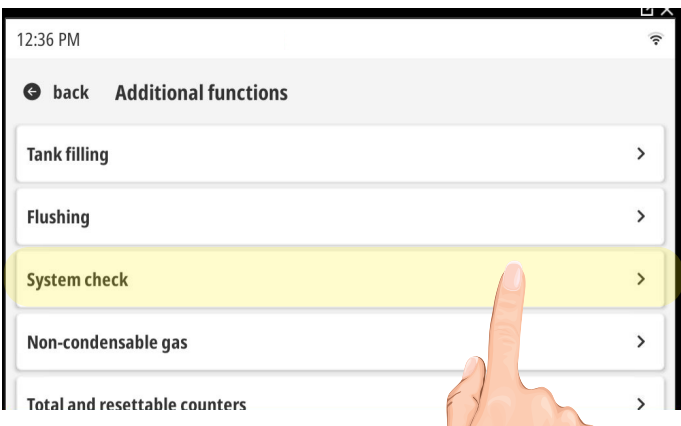

# Quick Guide for A/C system efficiency check kit

7

8

9

10

11

red LED flashes 1 s for 10 s

12