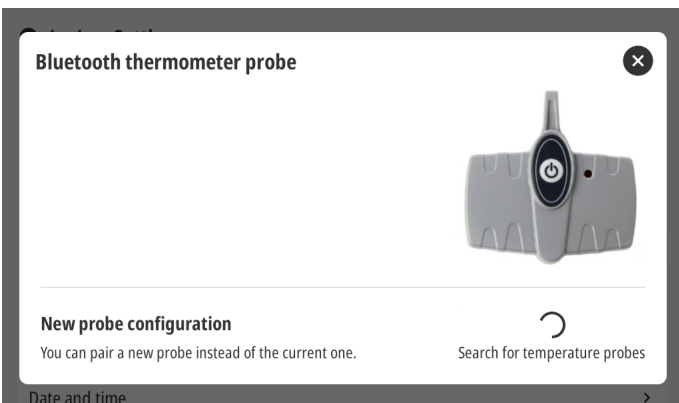

# Quick Guide for A/C system efficiency check kit

1

2

red LED flashes 1 s for 10 s

3

4

5

6