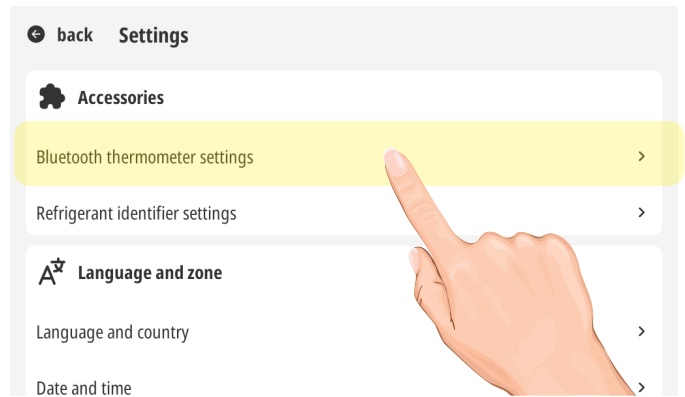

# Quick Guide for A/C system efficiency check kit

1

2

red LED flashes 1 s for 10 s

3

4

5

6