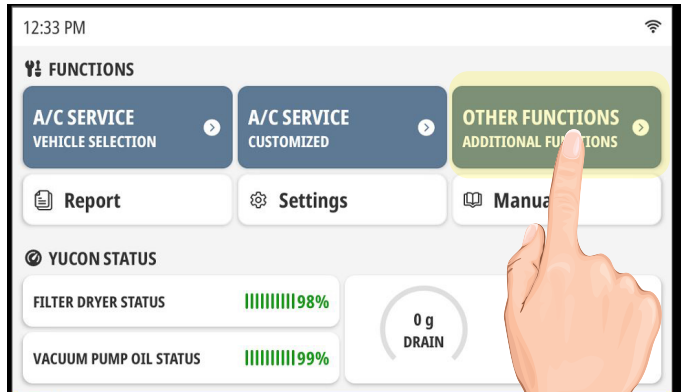

# Quick Guide for A/C system efficiency check kit

1

2

red LED flashes 1 s for 10 s

3

4

5

6

# Quick Guide for A/C system efficiency check kit

7

8

9

10

11

red LED flashes 1 s for 10 s

12