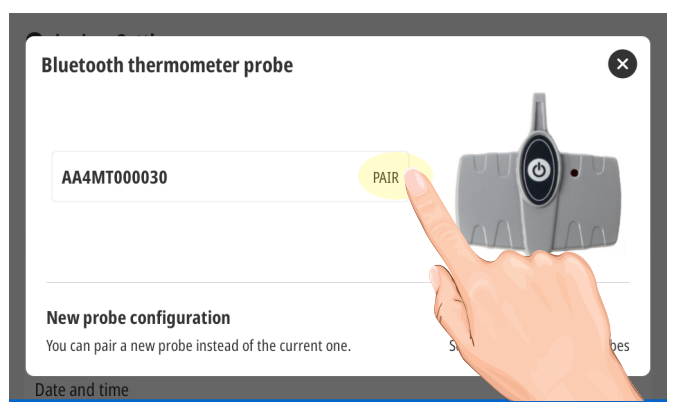

# Quick Guide for A/C system efficiency check kit

1

2

red LED flashes 1 s for 10 s

3

4

5

6