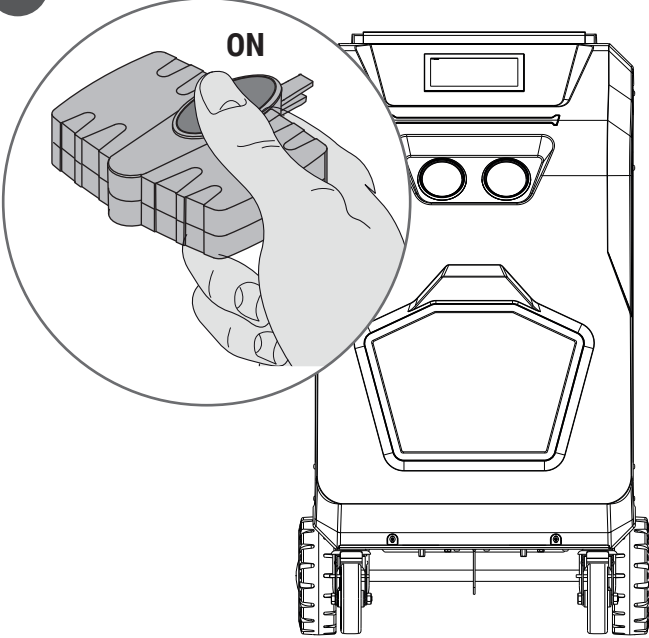

# Quick Guide for A/C system efficiency check kit

7

8

9

10

11

red LED flashes 1 s for 10 s

12