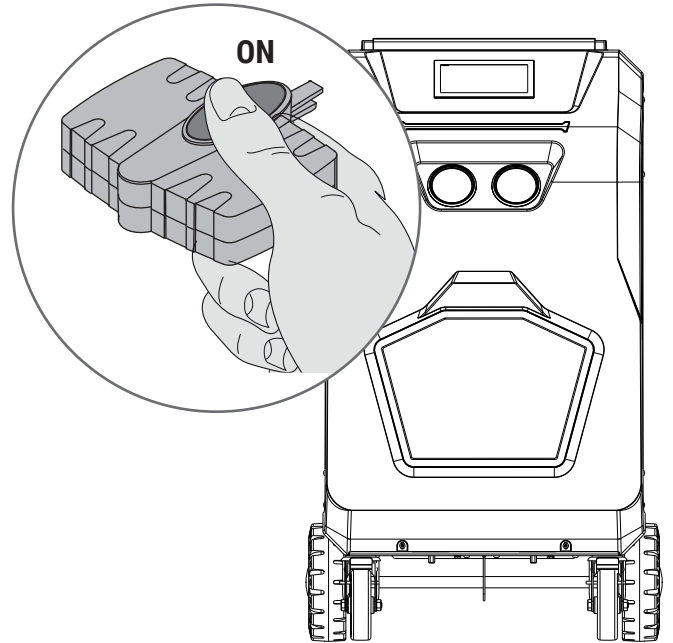

# Quick Guide for A/C system efficiency check kit

1

2

red LED flashes 1 s for 10 s

3

4

5

6